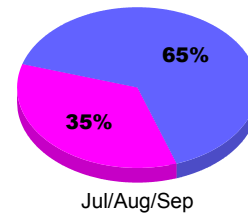

Gender Comparison 2011-2012