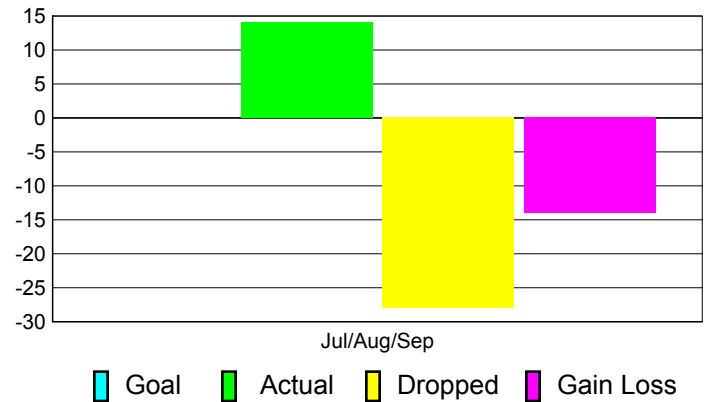

### YTD Status Quo Clubs 2011-2012

Status Quo Clubs Compared to Status Quo Members

## MEMBERSHIP

**Membership Results**  
2011-2012

**Membership**  
2010-2011

Month	Net Memb Goal	Actual New Memb	Actual Dropped Memb	Gain/Loss of Memb	Gain/Loss of Memb
Jul/Aug/Sep		14	-28	-14	50
<b>Totals</b>		<b>14</b>	<b>-28</b>	<b>-14</b>	<b>50</b>

### Membership Results 2011-2012

Goal, New, Dropped, Gain/Loss

### Comparison of Membership Gain/Loss

Current Year Compared to the Previous Year